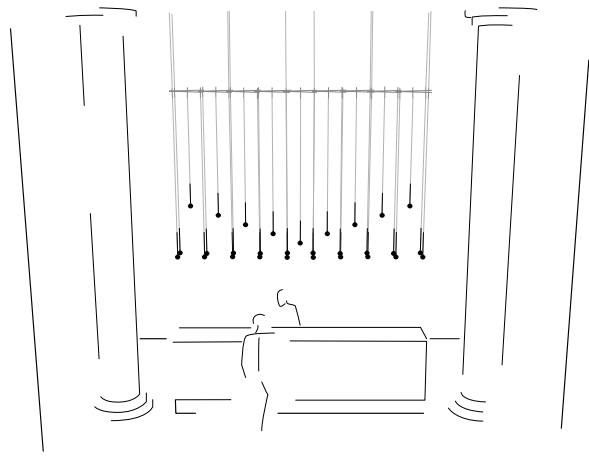

Algorithm

Design by Toan Nguyen.

Like a cloud of frozen rain, this collection brings together beauty and geometry. Mathematical order provides a magical harmony with an astonishing range of permutations and compositions. Can be customized to suit any space.

Endless possibilities for both small and large spaces. Composed of geometric patterns of blown-glass orbs, Algorithm illuminates any room with either standard or customizable options. Based on room dimensions, area to be lit and ceiling height, Vibia creates options tailored to project specifications.

Create your personalized Algorithm at [vibia.com](https://www.vibia.com)

Algorithm resembles a sparkling constellation of illuminated drops that appear to float in mid-air. Evoking a mood that's equal parts mathematical and magical, the pendant is anchored to the ceiling from a tubular steel lattice. Sleek tensile cables are studded with glowing, handblown glass orbs powered by LEDs and suspended at different heights. Fully customisable, each unique grouping of globes defines areas of interior space, underlining their multiple uses while becoming a single aesthetic element.

● 18 Graphite (ADAPTA RF 9913 WX)

● 93 White (RAL 9016)

Shade: Blown-glass.

Diffuser: Polycarbonate.

Hanging structure: Steel.

Canopy: Steel.

LED support: Aluminum.

LED 2700 K. CRI >80. 99 lm/W.