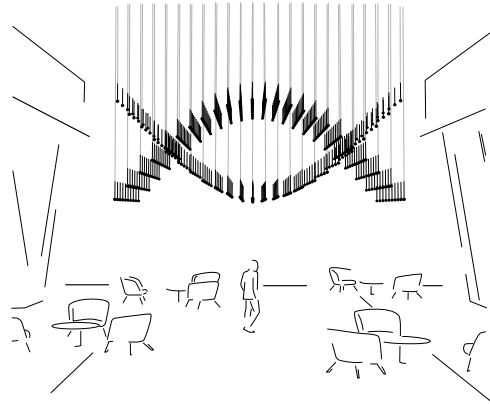

Algorithm

Design by Toan Nguyen.

Like a cloud of frozen rain, this collection brings together beauty and geometry. Mathematical order provides a magical harmony with an astonishing range of permutations and compositions. Can be customized to suit any space.

Endless possibilities for both small and large spaces. Composed of geometric patterns of blown-glass orbs, Algorithm illuminates any room with either standard or customizable options. Based on room dimensions, area to be lit and ceiling height, Vibia creates options tailored to project specifications.

Create your personalized Algorithm at [vibia.com](https://www.vibia.com)

Algorithm resembles a sparkling constellation of illuminated drops that appear to float in mid-air. Evoking a mood that's equal parts mathematical and magical, the pendant is anchored to the ceiling from a tubular steel lattice. Sleek tensile cables are studded with glowing, handblown glass orbs powered by LEDs and suspended at different heights. Fully customisable, each unique grouping of globes defines areas of interior space, underlining their multiple uses while becoming a single aesthetic element.

● 18 Graphite (ADAPTA RF 9913 WX)

● 93 White (RAL 9016)

Shade: Blown-glass.

Diffuser: Polycarbonate.

Hanging structure: Steel.

Canopy: Steel.

LED support: Aluminum.

LED 2700 K. CRI >80. 99 lm/W.