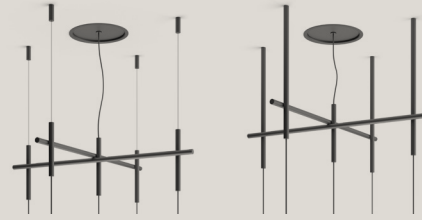

● 18 Graphite (ADAPTA RF 9913 WX)

● 93 White (RAL 9016)

Shade: Blown-glass.

Diffuser: Polycarbonate.

Hanging structure: Steel.

Canopy: Steel.

LED support: Aluminum.

LED 2700 K. CRI >80. 99 lm/W.

Dimming: DALI, 1-10V, Push.

Personalization options available

- Configuration layout at vibia.com

- LED 3000 K / 4000 K

- Dimming: Casambi

Request more information.

Surface canopy.

* Built-in canopy.

1 LED

10 LEDs

12 LEDs

24 LEDs

0820 *0822

0825 *0827

0880 *0882

0885 *0887