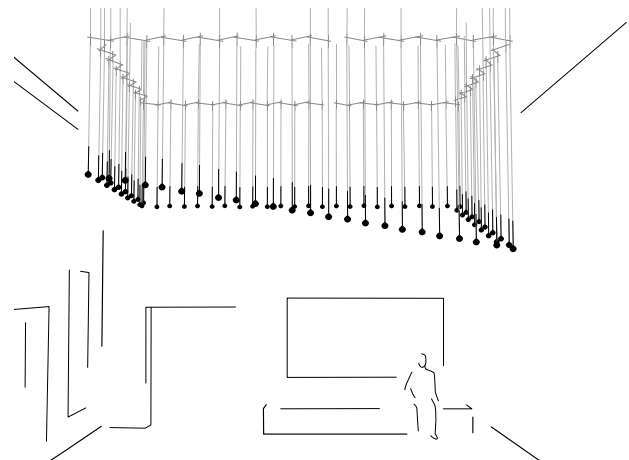

Algorithm

Design by Toan Nguyen.

Like a cloud of frozen rain, this collection brings together beauty and geometry. Mathematical order provides a magical harmony with an astonishing range of permutations and compositions. Can be customized to suit any space.

Endless possibilities for both small and large spaces. Composed of geometric patterns of blown-glass orbs, Algorithm illuminates any room with either standard or customizable options. Based on room dimensions, area to be lit and ceiling height, Vibia creates options tailored to project specifications.

Create your personalized Algorithm at [vibia.com](https://www.vibia.com)

Algorithm resembles a sparkling constellation of illuminated drops that appear to float in mid-air. Evoking a mood that's equal parts mathematical and magical, the pendant is anchored to the ceiling from a tubular steel lattice. Sleek tensile cables are studded with glowing, handblown glass orbs powered by LEDs and suspended at different heights. Fully customisable, each unique grouping of globes defines areas of interior space, underlining their multiple uses while becoming a single aesthetic element.

● 18 Graphite (ADAPTA RF 9913 WX)

● 93 White (RAL 9016)

Shade: Blown-glass.

Diffuser: Polycarbonate.

Hanging structure: Steel.

Canopy: Steel.

LED support: Aluminum.

LED 2700 K. CRI >80. 99 lm/W.