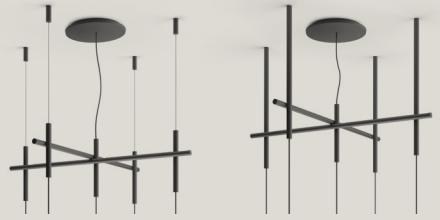

Create your personalized Algorithm at [vibia.com](https://www.vibia.com)

Algorithm resembles a sparkling constellation of illuminated drops that appear to float in mid-air. Evoking a mood that's equal parts mathematical and magical, the pendant is anchored to the ceiling from a tubular steel lattice. Sleek tensile cables are studded with glowing, handblown glass orbs powered by LEDs and suspended at different heights. Fully customisable, each unique grouping of globes defines areas of interior space, underlining their multiple uses while becoming a single aesthetic element.

● 18 Graphite (ADAPTA RF 9913 WX)

● 93 White (RAL 9016)

Shade: Blown-glass.

Diffuser: Polycarbonate.

Hanging structure: Steel.

Canopy: Steel.

LED support: Aluminum.

LED 2700 K. CRI >80. 99 lm/W.

Dimming: DALI, 1-10V, Push.

Personalization options available

- Configuration layout at vibia.com

- LED 3000 K / 4000 K

- Dimming: Casambi

Request more information.

Surface canopy.

* Built-in canopy.

1 LED

10 LEDs

12 LEDs

24 LEDs

0820 *0822

0825 *0827

0880 *0882

0885 *0887