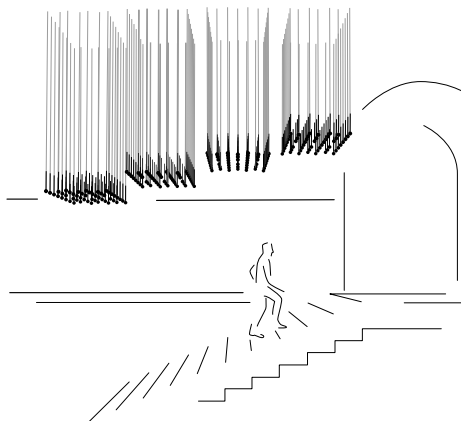

Algorithm

Design by Toan Nguyen.

Like a cloud of frozen rain, this collection brings together beauty and geometry. Mathematical order provides a magical harmony with an astonishing range of permutations and compositions. Can be customized to suit any space.

Endless possibilities for both small and large spaces. Composed of geometric patterns of blown-glass orbs, Algorithm illuminates any room with either standard or customizable options. Based on room dimensions, area to be lit and ceiling height, Vibia creates options tailored to project specifications.

Create your personalized Algorithm at [vibia.com](https://www.vibia.com)

Algorithm resembles a sparkling constellation of illuminated drops that appear to float in mid-air. Evoking a mood that's equal parts mathematical and magical, the pendant is anchored to the ceiling from a tubular steel lattice. Sleek tensile cables are studded with glowing, handblown glass orbs powered by LEDs and suspended at different heights. Fully customisable, each unique grouping of globes defines areas of interior space, underlining their multiple uses while becoming a single aesthetic element.

● 18 Graphite (ADAPTA RF 9913 WX)

● 93 White (RAL 9016)

Shade: Blown-glass.

Diffuser: Polycarbonate.

Hanging structure: Steel.

Canopy: Steel.

LED support: Aluminum.

LED 2700 K. CRI >80. 99 lm/W.