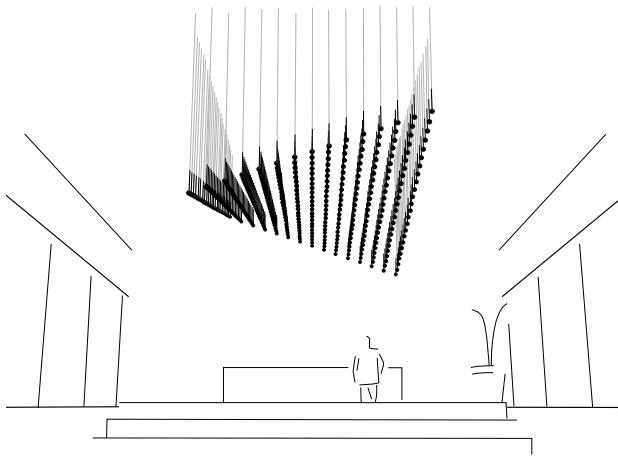

Algorithm

Design by Toan Nguyen.

Like a cloud of frozen rain, this collection brings together beauty and geometry. Mathematical order provides a magical harmony with an astonishing range of permutations and compositions. Can be customized to suit any space.

Endless possibilities for both small and large spaces. Composed of geometric patterns of blown-glass orbs, Algorithm illuminates any room with either standard or customizable options. Based on room dimensions, area to be lit and ceiling height, Vibia creates options tailored to project specifications.

Create your personalized Algorithm at [vibia.com](https://www.vibia.com)

Algorithm resembles a sparkling constellation of illuminated drops that appear to float in mid-air. Evoking a mood that's equal parts mathematical and magical, the pendant is anchored to the ceiling from a tubular steel lattice. Sleek tensile cables are studded with glowing, handblown glass orbs powered by LEDs and suspended at different heights. Fully customisable, each unique grouping of globes defines areas of interior space, underlining their multiple uses while becoming a single aesthetic element.

● 18 Graphite (ADAPTA RF 9913 WX)

● 93 White (RAL 9016)

Shade: Blown-glass.

Diffuser: Polycarbonate.

Hanging structure: Steel.

Canopy: Steel.

LED support: Aluminum.

LED 2700 K. CRI >80. 99 lm/W.